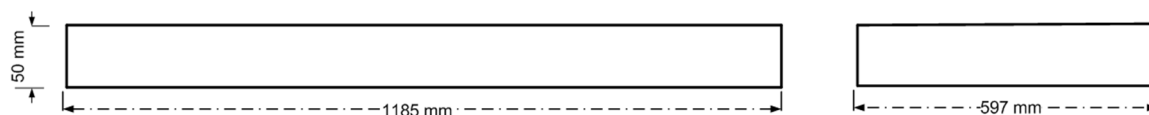

Dimensional Drawing

ELMASCO INDUSTRIES S.A.

Head Office : 44 K. Palama, 14343 N. Chalkidona, Athens, Greece

Production Plant : Ag. Adrianos, 21100 Nafplio, Greece

Email: elmasco@elmasco.eu

Tel : +30 210 2583100

Fax: +30 210 2583107